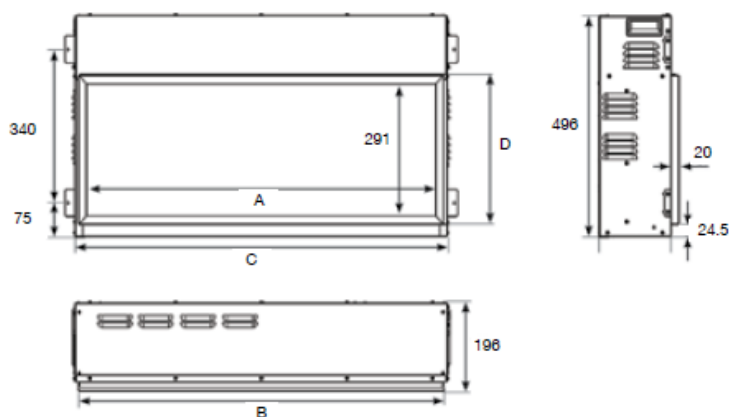

## radiance inset edge information

Product Code	Description	Flame Viewing Area (w x h)	Heat Output	Efficiency
219-148	Radiance Inset 85R Edge	855 x 291	1 - 2kW	99%
219-164	Radiance Inset 105R Edge	1055 x 291	1 - 2kW	99%
219-170	Radiance Inset 135R Edge	1355 x 291	1 - 2kW	99%
219-188	Radiance Inset 195R Edge	1955 x 291	1 - 2kW	99%

## fire dimensions - radiance inset

All dimensions in mm

	A	B	C	D
Radiance 85R Inset	855	901	912	336
Radiance 105R Inset	1055	1101	1112	336
Radiance 135R Inset	1355	1401	1412	336
Radiance 195R Inset	1955	2001	2012	336

## radiance inset verve xs information

Product Code	Frame	Finish	Heat Output	Efficiency	Frame Dimensions mm (see below)							
					A	B	C	D	E	F	G	H
<b>RADIANCE 85R</b>												
219-042	Verve XS	Graphite	1 - 2kW	99%	1200	532	845	281	178	126	56	35
219-042RD	Verve XS	Metallic Red	1 - 2kW	99%	1200	532	845	281	178	126	56	35
219-042IV	Verve XS	Ivory	1 - 2kW	99%	1200	532	845	281	178	126	56	35
<b>RADIANCE 105R</b>												
219-050	Verve XS	Graphite	1 - 2kW	99%	1400	532	1045	281	178	126	61	35
219-050RD	Verve XS	Metallic Red	1 - 2kW	99%	1400	532	1045	281	178	126	61	35
219-050IV	Verve XS	Ivory	1 - 2kW	99%	1400	532	1045	281	178	126	61	35
<b>RADIANCE 135R</b>												
219-062	Verve XS	Graphite	1 - 2kW	99%	1700	532	1345	281	178	126	69	35
219-062RD	Verve XS	Metallic Red	1 - 2kW	99%	1700	532	1345	281	178	126	69	35
219-062IV	Verve XS	Ivory	1 - 2kW	99%	1700	532	1345	281	178	126	69	35
<b>RADIANCE 195R</b>												
219-070	Verve XS	Graphite	1 - 2kW	99%	2300	532	1945	281	178	126	85	35
219-070RD	Verve XS	Metallic Red	1 - 2kW	99%	2300	532	1945	281	178	126	85	35
219-070IV	Verve XS	Ivory	1 - 2kW	99%	2300	532	1945	281	178	126	85	35

## frame dimensions - radiance inset verve xs